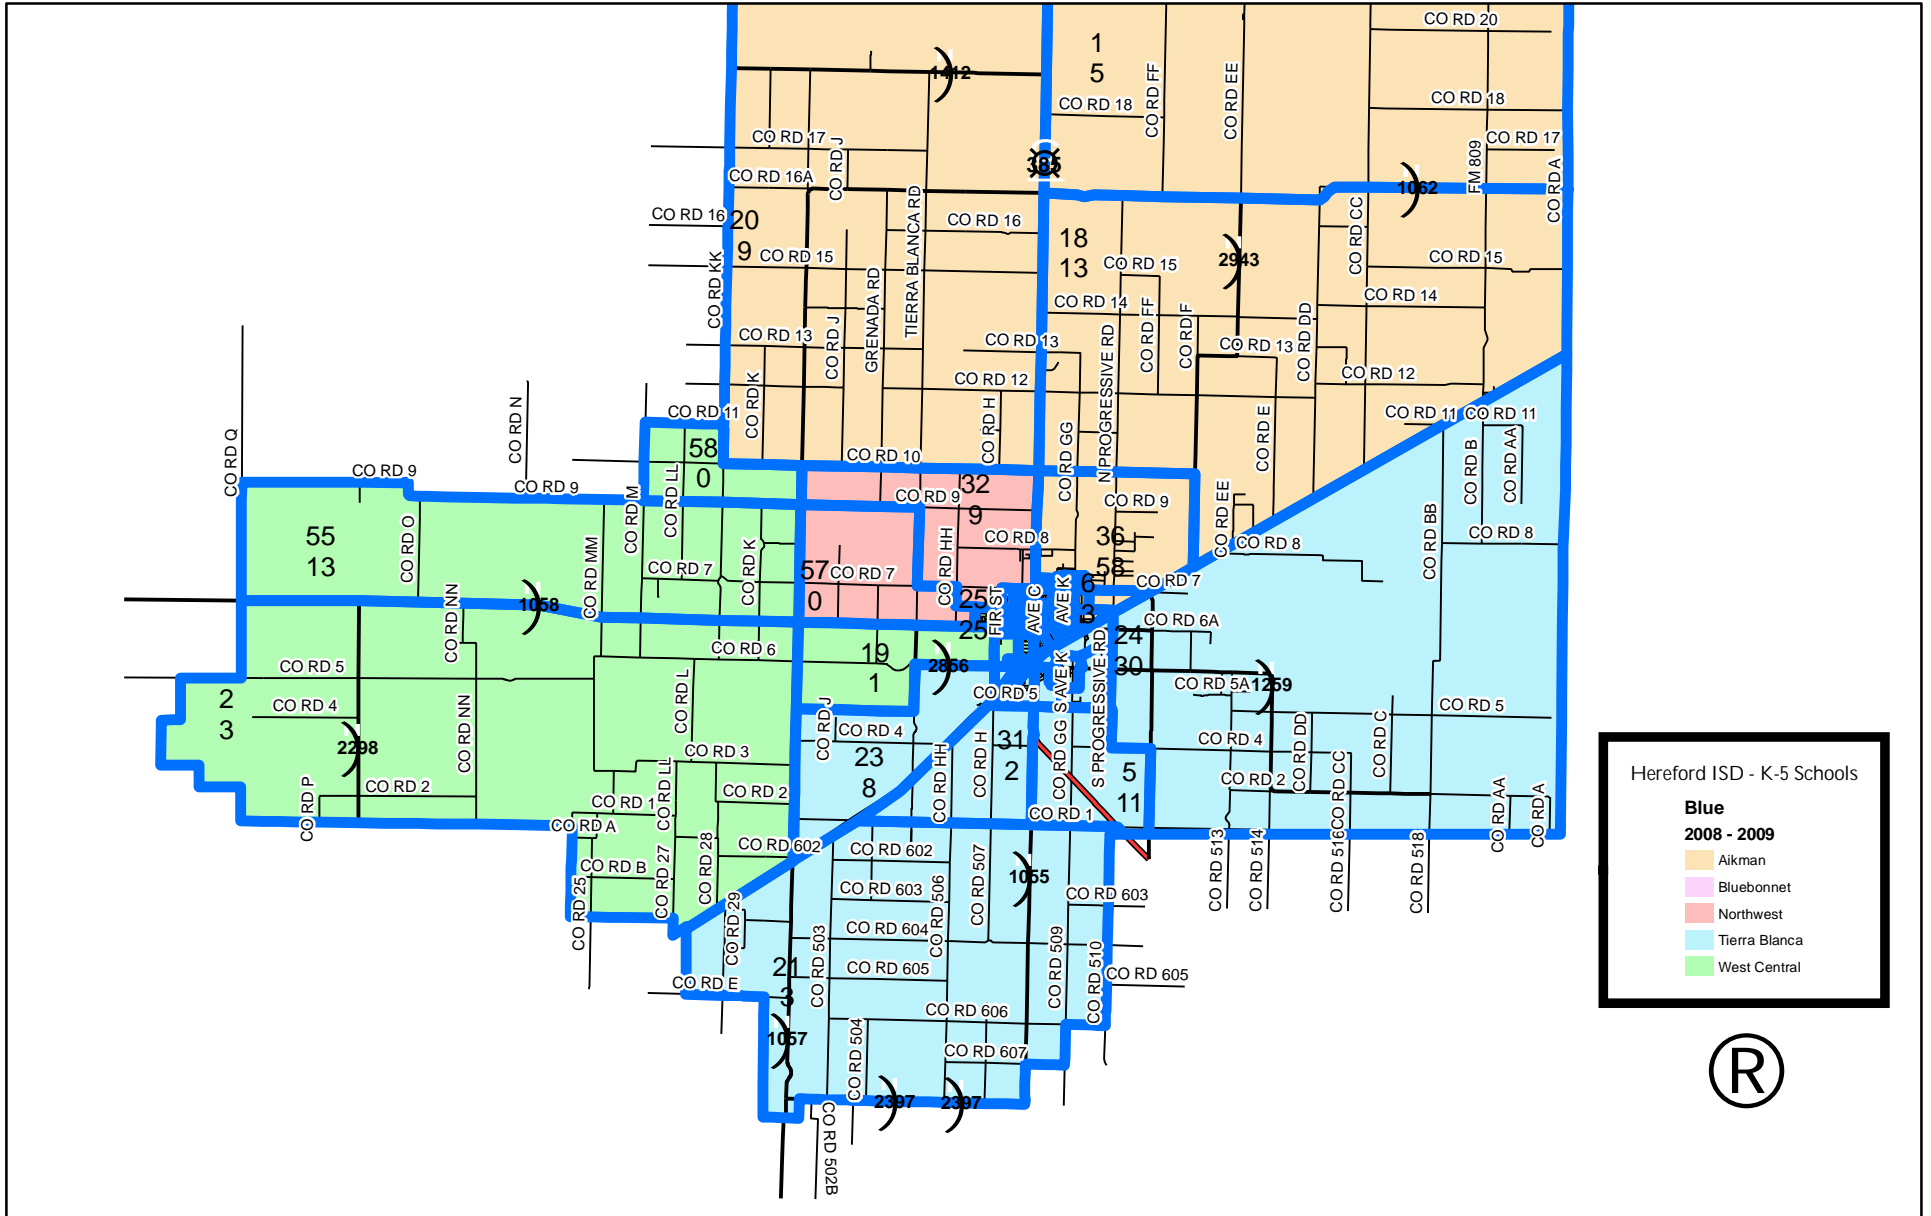

Hereford Independent School District K-5 Attendance Zones

Hereford ISD - K-5 Schools

Blue
2008 - 2009

- Aikman
- Bluebonnet
- Northwest
- Tierra Blanca
- West Central

0.51 2 3 4
Miles

*Prepared by Hereford ISD
May, 30 2008
Version 2.1 - View: ALL
S-Blue*