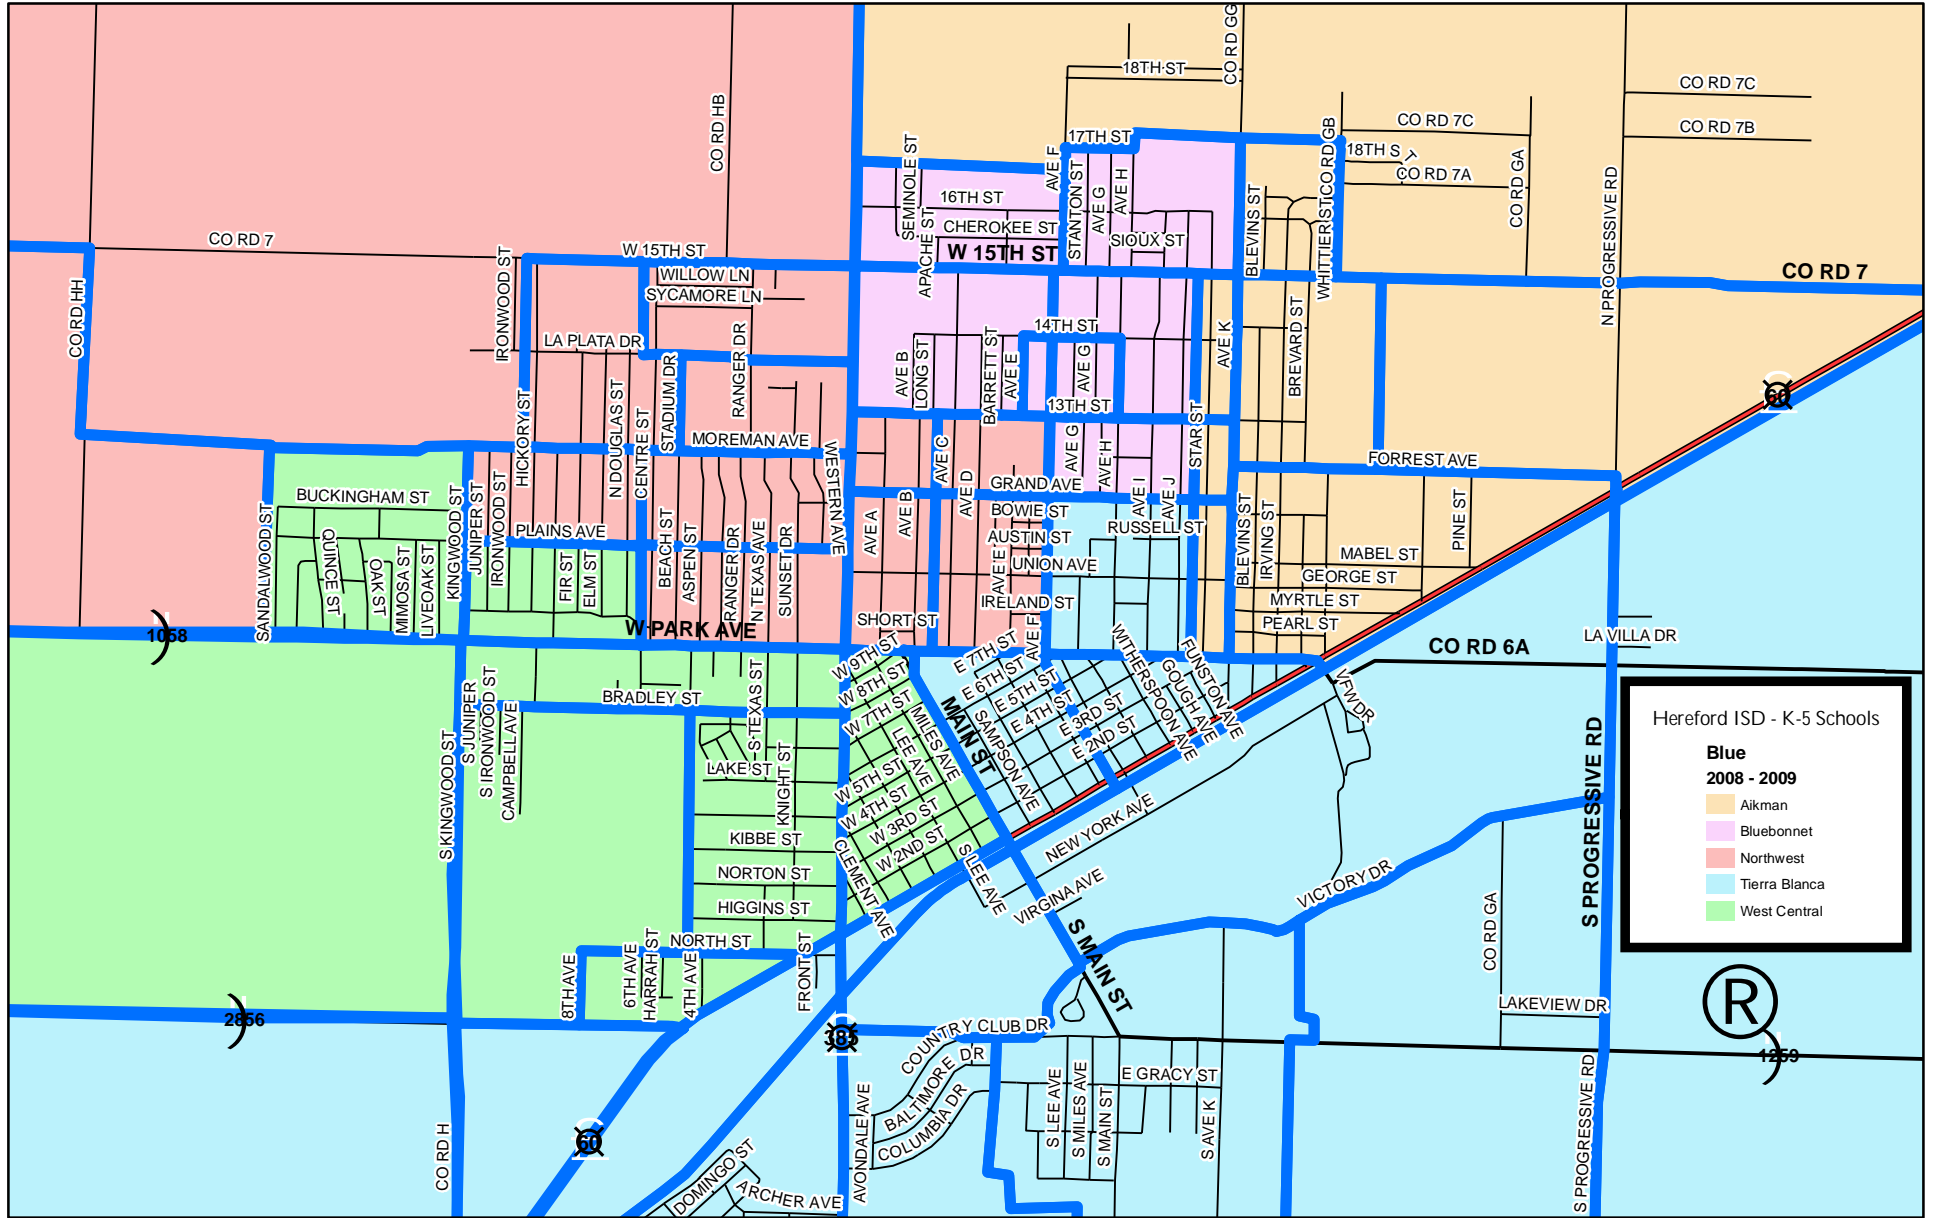

Hereford Independent School District K-5 Attendance Zones

0 0.1 0.2 0.3 0.4
Miles

Prepared by Hereford ISD
May, 30 2008
Version 2.1 - View: Centered
S-Blue