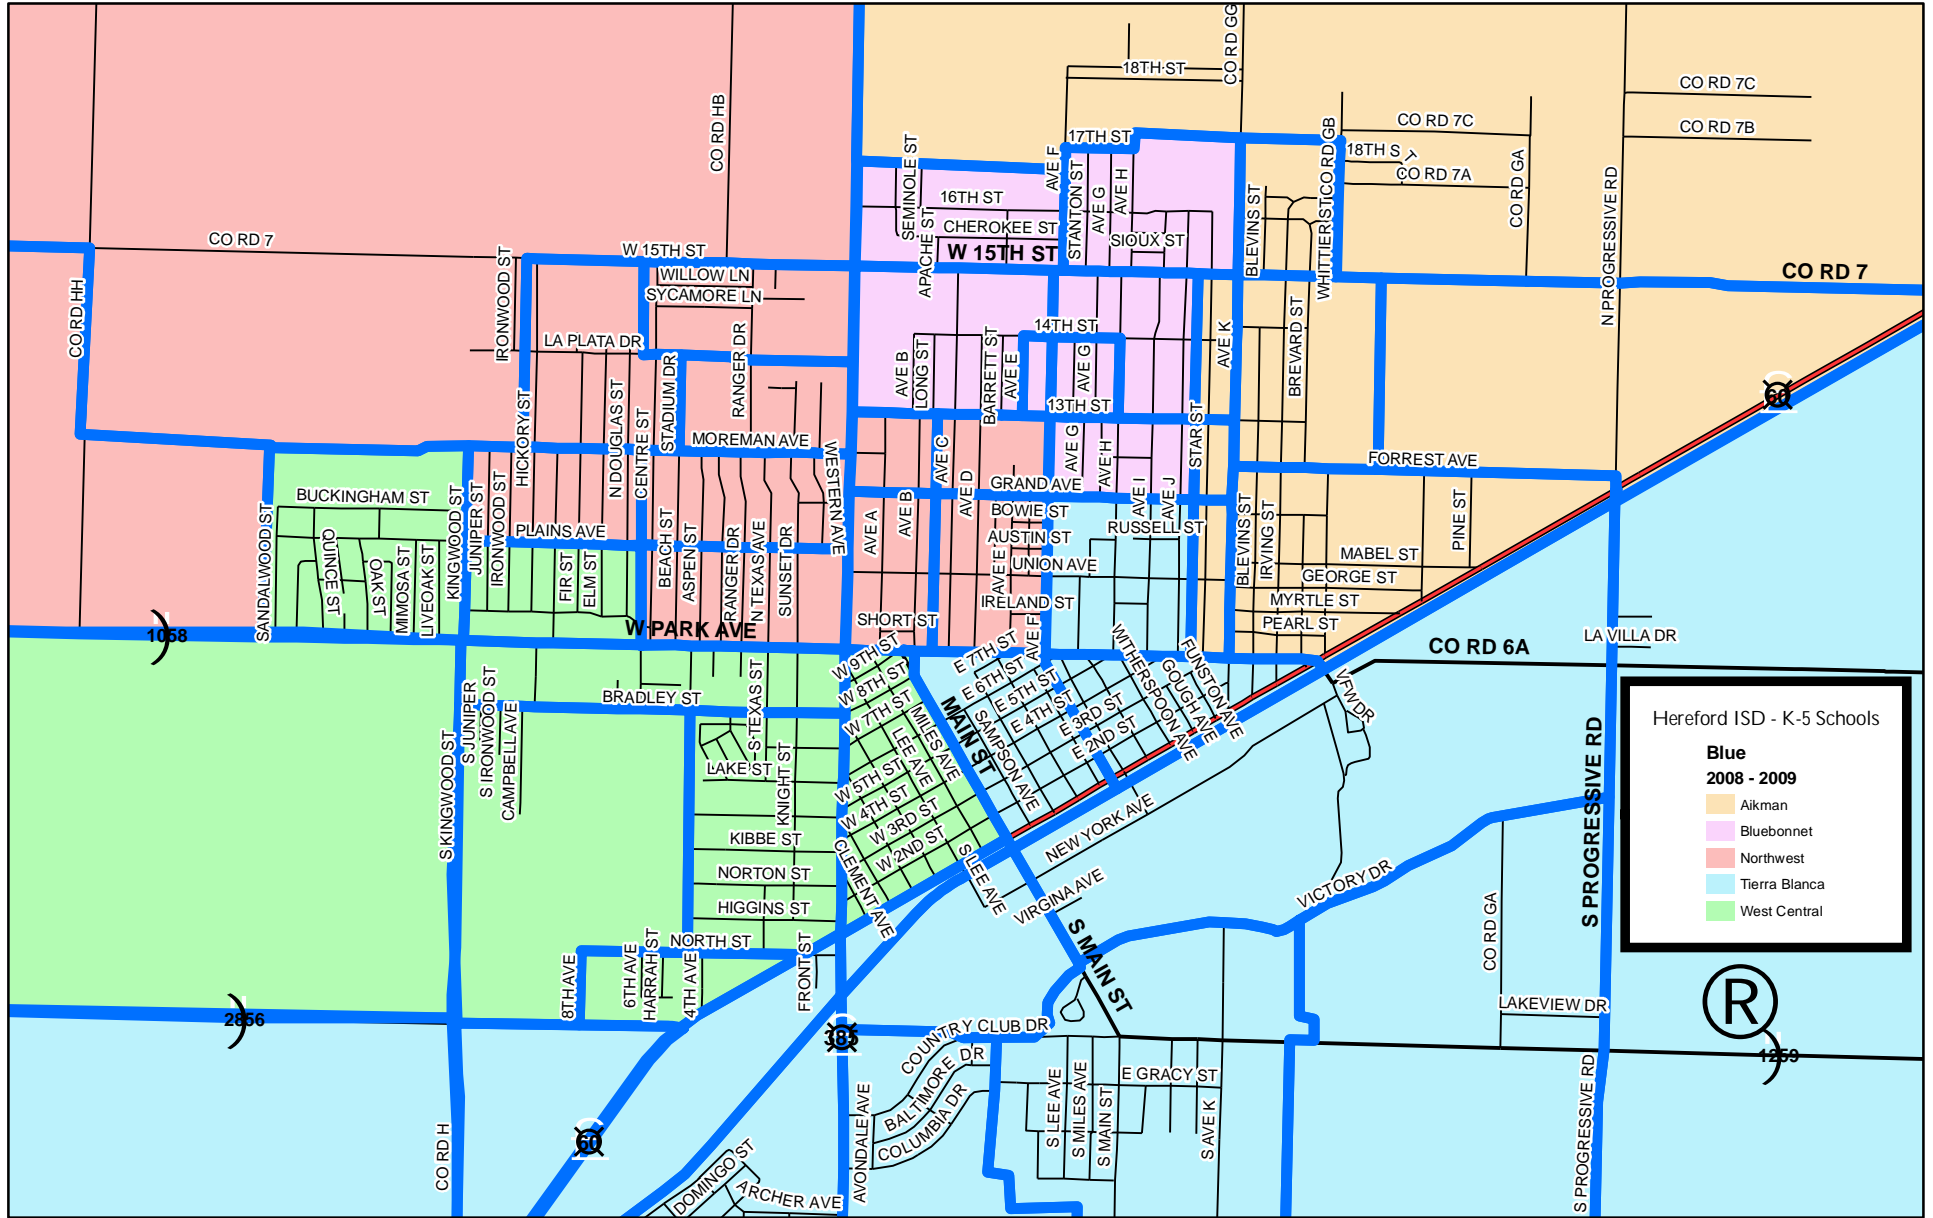

Hereford Independent School District K-5 Attendance Zones

0 0.1 0.2 0.3 0.4
Miles

*Prepared by Hereford ISD
May, 30 2008
Version 2.1 - View: Centered
S-Blue*